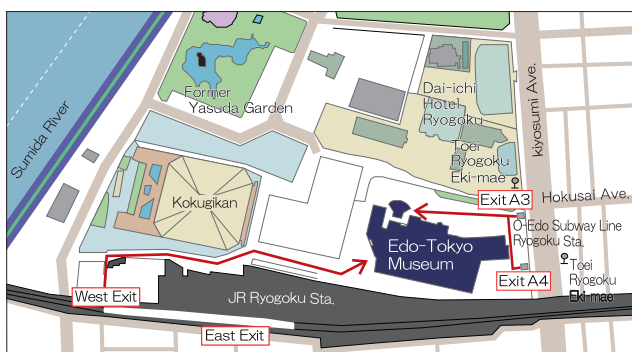

Kamikiri

April 28,
May 12,
June 9

Wazuma

April 21,
May 19,
June 23

facebook
TYO_tradition

VENUE

**Edo-Tokyo Museum 5F
Permanent exhibition area**

1-4-1 Yokoami, Sumida-ku, Tokyo 130-0015