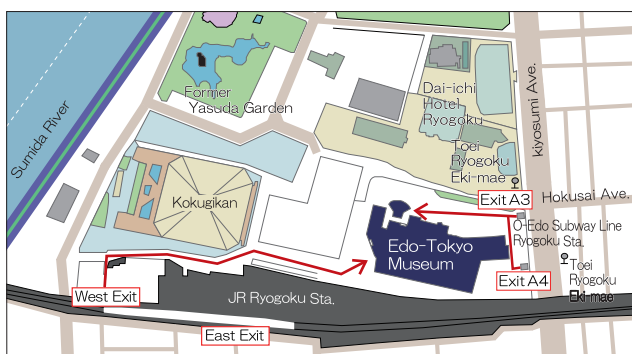

Kamikiri

Jul 14
Aug 18
Sep 15

Wazuma

Jul 21
Aug 11
Sep 1

facebook
TYO_tradition

VENUE

**Edo-Tokyo Museum 5F
Permanent exhibition area**

1-4-1 Yokoami, Sumida-ku, Tokyo 130-0015